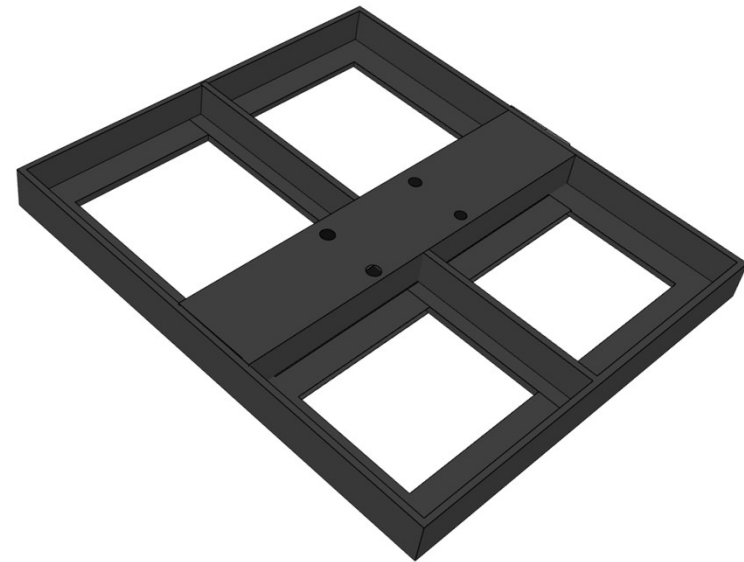

BASES

AMERICAN QUAD

Inground / Surface Mount

Freestanding Base

BASE	SPECS		BASE	SPECS	
INGROUND BASE	18" x 18" x 6"	46 x 46 x 15cm	FREESTANDING BASE	41" x 47" x 4"	105 x 120 X 10cm
SURFACE MOUNT	18" x 18"	46 x 46cm	BASE COUNTERWEIGHT	1100 – 1650lbs	500 - 750 kgs