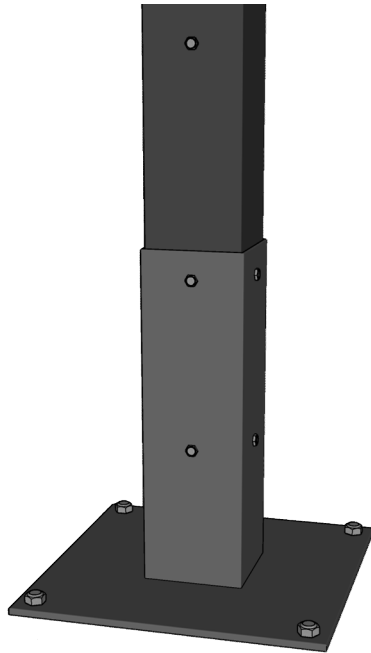

BASES

AMERICAN QUAD

Inground / Surface Mount

Freestanding Base

BASE	SPECS		BASE	SPECS	
INGROUND BASE	18" x 18" x 6"	46 x 46 x 15cm	FREESTANDING BASE	41" x 47" x 4"	105 x 120 X 10cm
SURFACE MOUNT	18" x 18"	46 x 46cm	BASE COUNTERWEIGHT	1100 – 1650lbs	500 - 750 kgs