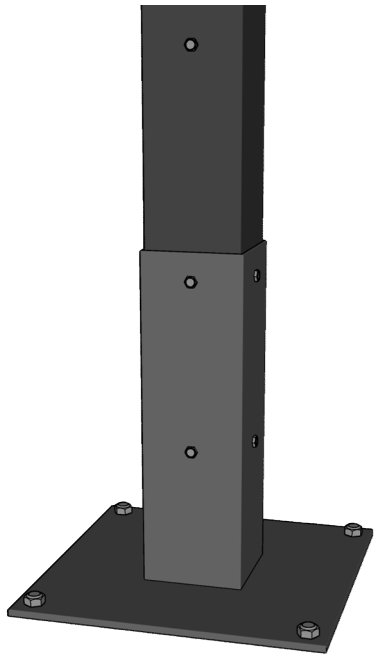

BASES

FREEDOM DOUBLE

*Inground / Surface Mount
(straight post per request)*

Inground / Surface Mount Base

Freestanding Base

| BASE | SPECS | | BASE | SPECS | |
|---------------|----------------|----------------|--------------------|----------------|------------------|
| INGROUND BASE | 18" x 18" x 6" | 46 x 46 x 15cm | FREESTANDING BASE | 41" x 47" x 4" | 105 x 120 x 10cm |
| SURFACE MOUNT | 18" x 18" | 46 x 46cm | BASE COUNTERWEIGHT | 1100 – 1650lbs | 500 - 750 kgs |