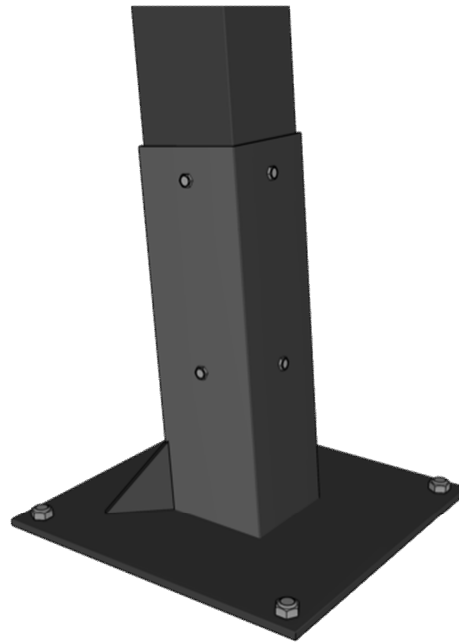

BASES

FREEDOM DOUBLE

*Inground / Surface Mount
(straight post per request)*

Inground / Surface Mount Base

Freestanding Base

| BASE | SPECS | | BASE | SPECS | |
|---------------|----------------|----------------|--------------------|----------------|------------------|
| INGROUND BASE | 18" x 18" x 6" | 46 x 46 x 15cm | FREESTANDING BASE | 41" x 47" x 4" | 105 x 120 x 10cm |
| SURFACE MOUNT | 18" x 18" | 46 x 46cm | BASE COUNTERWEIGHT | 1100 – 1650lbs | 500 - 750 kgs |