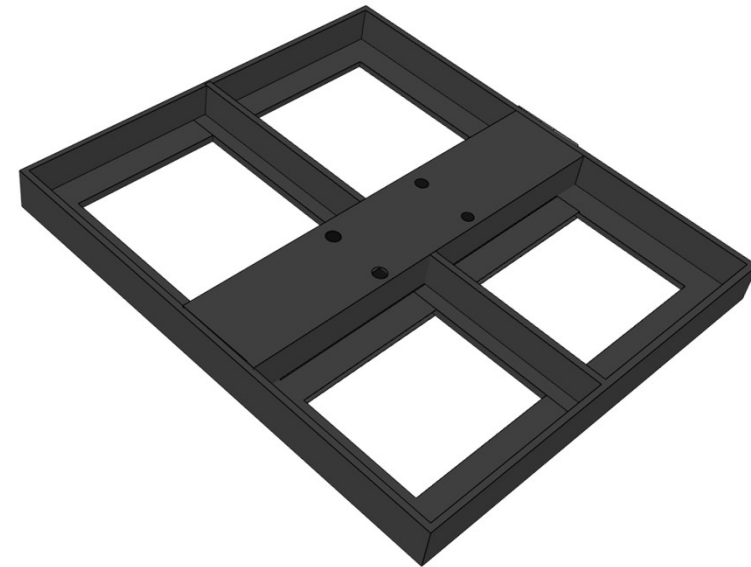

BASES

FREEDOM DOUBLE

*Inground / Surface Mount
(straight post per request)*

Inground / Surface Mount Base

Freestanding Base

| BASE | SPECS | | BASE | SPECS | |
|---------------|----------------|----------------|--------------------|----------------|------------------|
| INGROUND BASE | 18" x 18" x 6" | 46 x 46 x 15cm | FREESTANDING BASE | 41" x 47" x 4" | 105 x 120 x 10cm |
| SURFACE MOUNT | 18" x 18" | 46 x 46cm | BASE COUNTERWEIGHT | 1100 – 1650lbs | 500 - 750 kgs |