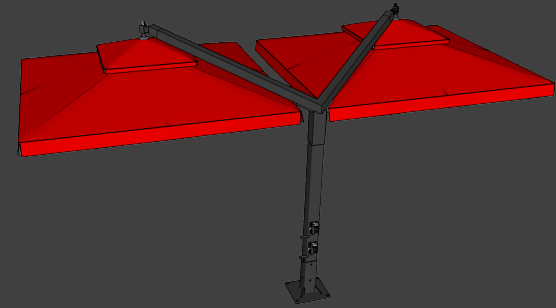

BASES

FREEDOM DOUBLE

*Inground / Surface Mount
(straight post per request)*

Inground / Surface Mount Base

Freestanding Base

| BASE | SPECS | | BASE | SPECS | |
|---------------|----------------|----------------|--------------------|----------------|------------------|
| INGROUND BASE | 18" x 18" x 6" | 46 x 46 x 15cm | FREESTANDING BASE | 41" x 47" x 4" | 105 x 120 x 10cm |
| SURFACE MOUNT | 18" x 18" | 46 x 46cm | BASE COUNTERWEIGHT | 1100 – 1650lbs | 500 - 750 kgs |