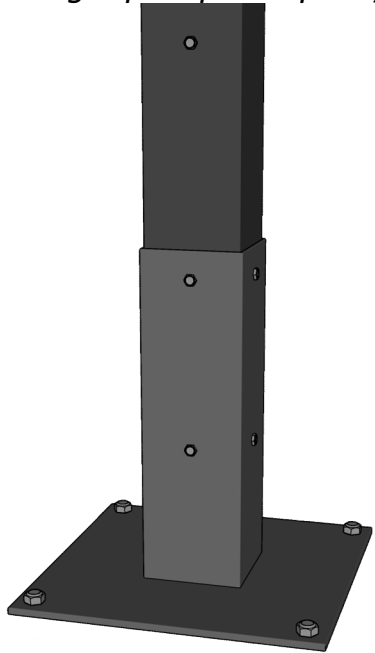

BASES

FREEDOM ELITE

*Inground / Surface Mount
(straight post per request)*

Inground / Surface Mount Base

Freestanding Base

Wall Mount

BASE	SPECS		BASE	SPECS	
INGROUND BASE	18" x 18" x 6"	46 x 46 x 15cm	FREESTANDING BASE	41" x 47" x 4"	105 x 120x 10cm
SURFACE MOUNT	18" x 18"	46 x 46cm	BASE COUNTERWEIGHT	1100 – 1650lbs	500 - 750 kgs
WALL MOUNT	(2) 5"X10"	(2) 12 X 25cm			