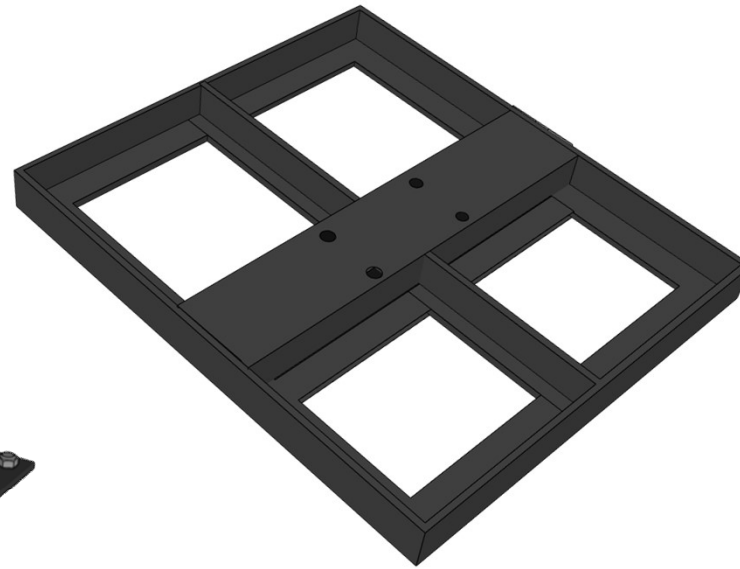

BASES

FREEDOM ELITE

*Inground / Surface Mount
(straight post per request)*

Inground / Surface Mount Base

Freestanding Base

Wall Mount

BASE	SPECS		BASE	SPECS	
INGROUND BASE	18" x 18" x 6"	46 x 46 x 15cm	FREESTANDING BASE	41" x 47" x 4"	105 x 120x 10cm
SURFACE MOUNT	18" x 18"	46 x 46cm	BASE COUNTERWEIGHT	1100 – 1650lbs	500 - 750 kgs
WALL MOUNT	(2) 5"X10"	(2) 12 X 25cm			