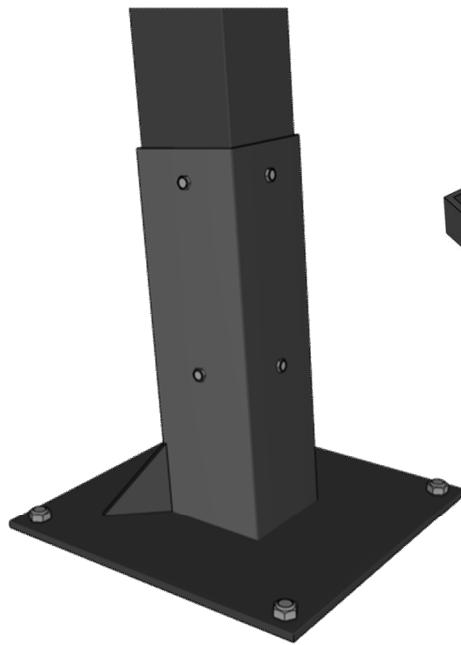

BASES

FREEDOM ELITE

*Inground / Surface Mount
(straight post per request)*

Inground / Surface Mount Base

Freestanding Base

Wall Mount

BASE	SPECS		BASE	SPECS	
INGROUND BASE	18" x 18" x 6"	46 x 46 x 15cm	FREESTANDING BASE	41" x 47" x 4"	105 x 120x 10cm
SURFACE MOUNT	18" x 18"	46 x 46cm	BASE COUNTERWEIGHT	1100 – 1650lbs	500 - 750 kgs
WALL MOUNT	(2) 5"X10"	(2) 12 X 25cm			