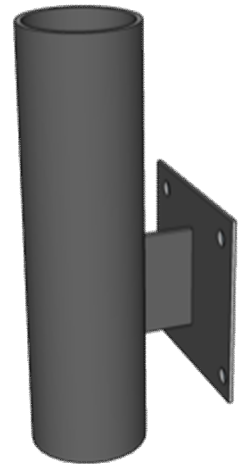

BASES

FREEDOM ELITE

*Inground / Surface Mount
(straight post per request)*

Inground / Surface Mount Base

Freestanding Base

Wall Mount

BASE	SPECS		BASE	SPECS	
INGROUND BASE	18" x 18" x 6"	46 x 46 x 15cm	FREESTANDING BASE	41" x 47" x 4"	105 x 120x 10cm
SURFACE MOUNT	18" x 18"	46 x 46cm	BASE COUNTERWEIGHT	1100 – 1650lbs	500 - 750 kgs
WALL MOUNT	(2) 5"X10"	(2) 12 X 25cm			