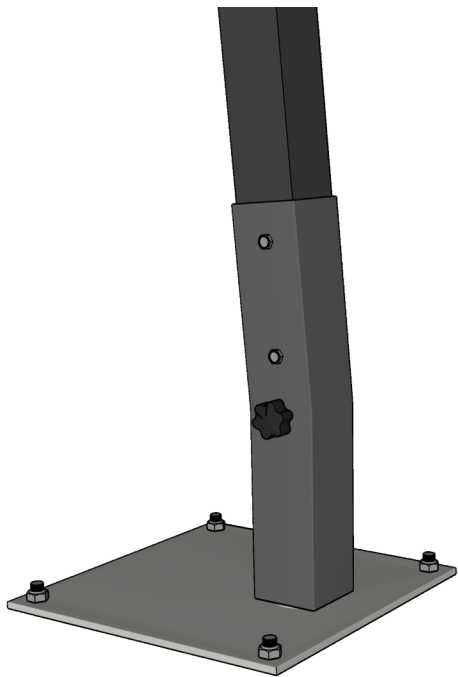

BASES - OPTIONS

LIBERTY

Inground / Surface Mount

Freestanding Base

BASE	SPECS		BASE	SPECS	
INGROUND BASE	18"(W) x 18"(L) x 6"(H)	46 x 46 x 15cm	FREESTANDING BASE	26" x 40" X 4" (UP TO 11'6"X11'6") 40" x 47" X 4" (9' 10" X 13')	50 x 101 X 10 cm 105 x 120 X 10 cm
SURFACE MOUNT	18" x 18"	46 x 46cm	BASE COUNTERWEIGHT	550 – 1100 lbs.	250 - 750 kgs