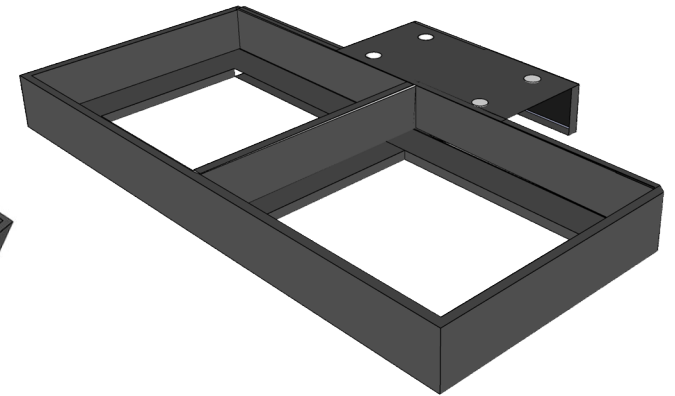

BASES - OPTIONS

LIBERTY

Inground / Surface Mount

Freestanding Base

BASE	SPECS		BASE	SPECS	
INGROUND BASE	18"(W) x 18"(L) x 6"(H)	46 x 46 x 15cm	FREESTANDING BASE	26" x 40" X 4" (UP TO 11'6"X11'6") 40" x 47" X 4" (9' 10" X 13')	50 x 101 X 10 cm 105 x 120 X 10 cm
SURFACE MOUNT	18" x 18"	46 x 46cm	BASE COUNTERWEIGHT	550 – 1100 lbs.	250 - 750 kgs