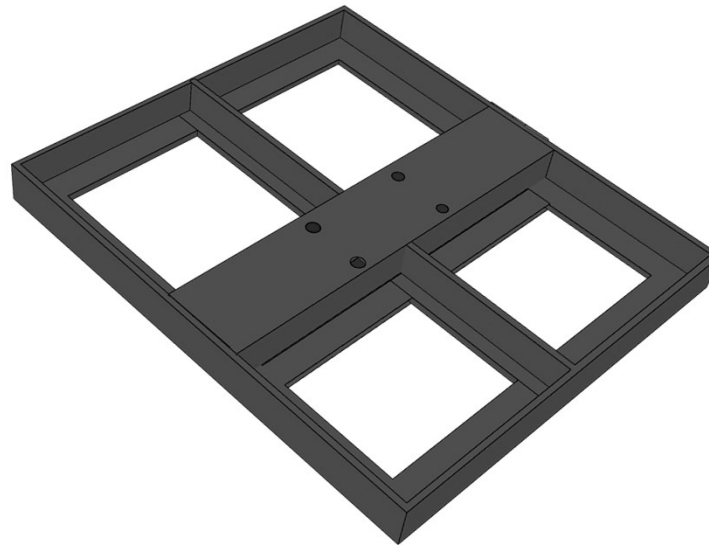

BASES - OPTIONS

LIBERTY

Inground / Surface Mount

Freestanding Base

BASE	SPECS		BASE	SPECS	
INGROUND BASE	18"(W) x 18"(L) x 6"(H)	46 x 46 x 15cm	FREESTANDING BASE	26" x 40" X 4" (UP TO 11'6"X11'6") 40" x 47" X 4" (9' 10" X 13')	50 x 101 X 10 cm 105 x 120 X 10 cm
SURFACE MOUNT	18" x 18"	46 x 46cm	BASE COUNTERWEIGHT	550 – 1100 lbs.	250 - 750 kgs