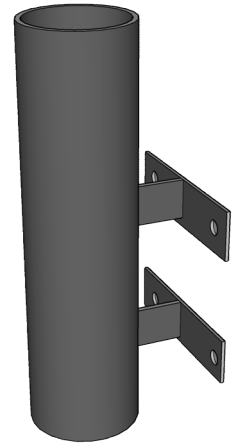

BASES - OPTIONS

LIBERTY ELITE

Inground / Surface Mount

Freestanding Base

Wall Mount

BASE	SPECS		BASE	SPECS	
INGROUND BASE SURFACE MOUNT	18"(W) x 18"(L) x 6"(H) 18" x 18"	46 x 46 x 15cm 46 x 46cm	FREESTANDING BASE	26" x 40" x 4" 40" x 47" x 4"	50 x 101 x 10 cm 101 x 120 x 10 cm
WALL MOUNT	(2) 5" x 10"	(2) 12 x 25cm	BASE COUNTERWEIGHT	550 lbs	250 kgs