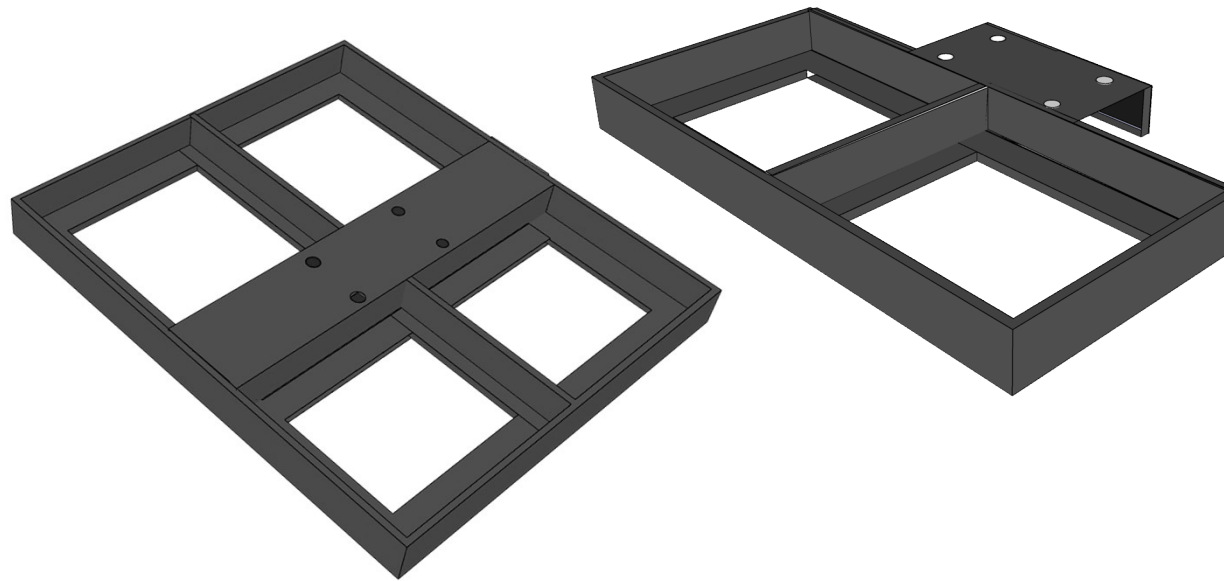

BASES - OPTIONS

LIBERTY ELITE

Inground / Surface Mount

Freestanding Base

Wall Mount

BASE	SPECS		BASE	SPECS	
INGROUND BASE SURFACE MOUNT	18"(W) x 18"(L) x 6"(H) 18" x 18"	46 x 46 x 15cm 46 x 46cm	FREESTANDING BASE	26" x 40" x 4" 40" x 47" x 4"	50 x 101 x 10 cm 101 x 120 x 10 cm
WALL MOUNT	(2) 5" x 10"	(2) 12 x 25cm	BASE COUNTERWEIGHT	550 lbs	250 kgs