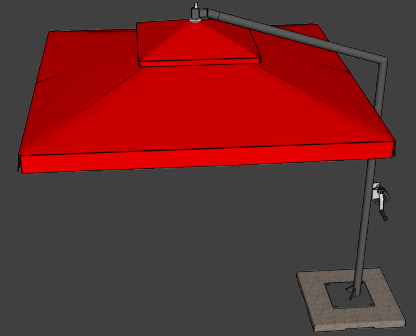

BASES - OPTIONS

LIBERTY ELITE

Inground / Surface Mount

Freestanding Base

Wall Mount

BASE	SPECS		BASE	SPECS	
INGROUND BASE SURFACE MOUNT	18"(W) x 18"(L) x 6"(H) 18" x 18"	46 x 46 x 15cm 46 x 46cm	FREESTANDING BASE	26" x 40" x 4" 40" x 47" x 4"	50 x 101 x 10 cm 101 x 120 x 10 cm
WALL MOUNT	(2) 5" x 10"	(2) 12 x 25cm	BASE COUNTERWEIGHT	550 lbs	250 kgs