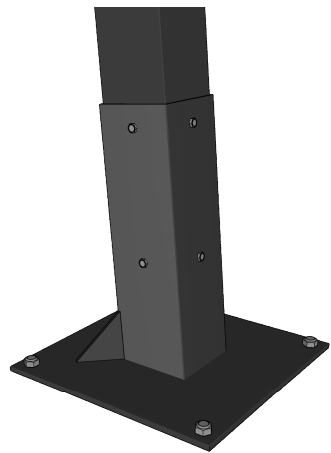

BASES - OPTIONS

LIBERTY LX

Inground / Surface Mount

Freestanding Base

BASE	SPECS		BASE	SPECS	
INGROUND BASE	18" x 18" x 6"	46 x 46 x 15 cm	FREESTANDING BASE	40" x 47" X 4"	101 x 120 X 10 cm
SURFACE MOUNT	18" x 18"	46 x 46 cm	BASE COUNTERWEIGHT	1100 – 1650 lbs	500– 750 kgs