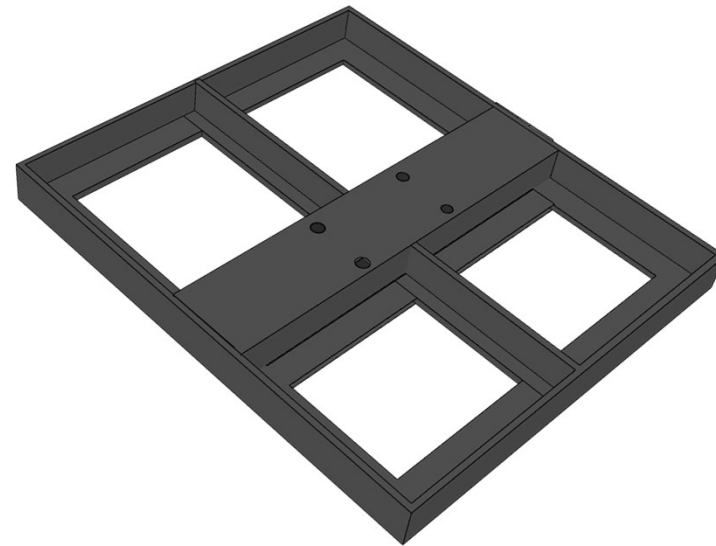

BASES - OPTIONS

LIBERTY LX

Inground / Surface Mount

Freestanding Base

BASE	SPECS		BASE	SPECS	
INGROUND BASE	18" x 18" x 6"	46 x 46 x 15 cm	FREESTANDING BASE	40" x 47" X 4"	101 x 120 X 10 cm
SURFACE MOUNT	18" x 18"	46 x 46 cm	BASE COUNTERWEIGHT	1100 – 1650 lbs	500– 750 kgs