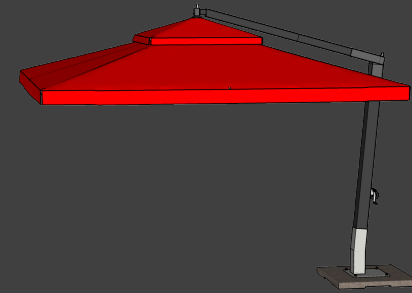

BASES - OPTIONS

LIBERTY LX

Inground / Surface Mount

Freestanding Base

BASE	SPECS		BASE	SPECS	
INGROUND BASE	18" x 18" x 6"	46 x 46 x 15 cm	FREESTANDING BASE	40" x 47" X 4"	101 x 120 X 10 cm
SURFACE MOUNT	18" x 18"	46 x 46 cm	BASE COUNTERWEIGHT	1100 – 1650 lbs	500– 750 kgs